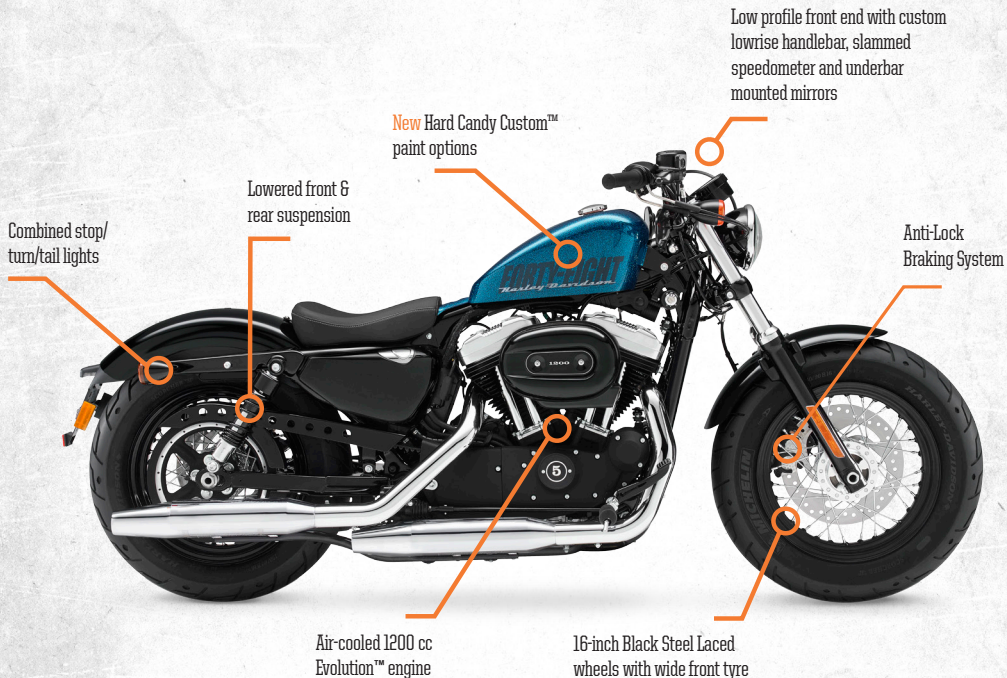

FORTY-EIGHT®

DIMENSIONS

Length (mm).....	2255
Seat Height (mm).....	710
Fuel Capacity (litres).....	7.9
Dry Weight (kg).....	245

POWERTRAIN

Engine.....	Air-cooled, Evolution™
Displacement (cu.cm).....	1202
Engine Torque.....	96 Nm/70.8 ft lb @ 3750 rpm
Power.....	67 HP/50 kW @ 5750 rpm

WHEELS/TYRES

Front.....	16"/Michelin® Scorcher™ '31' 130
Rear.....	16"/Michelin® Scorcher™ '31' 150

COLOUR OPTIONS

	Vivid Black
	Amber Whiskey
	Charcoal Pearl
	Hard Candy Cancun Blue Flake
	Hard Candy Big Red Flake