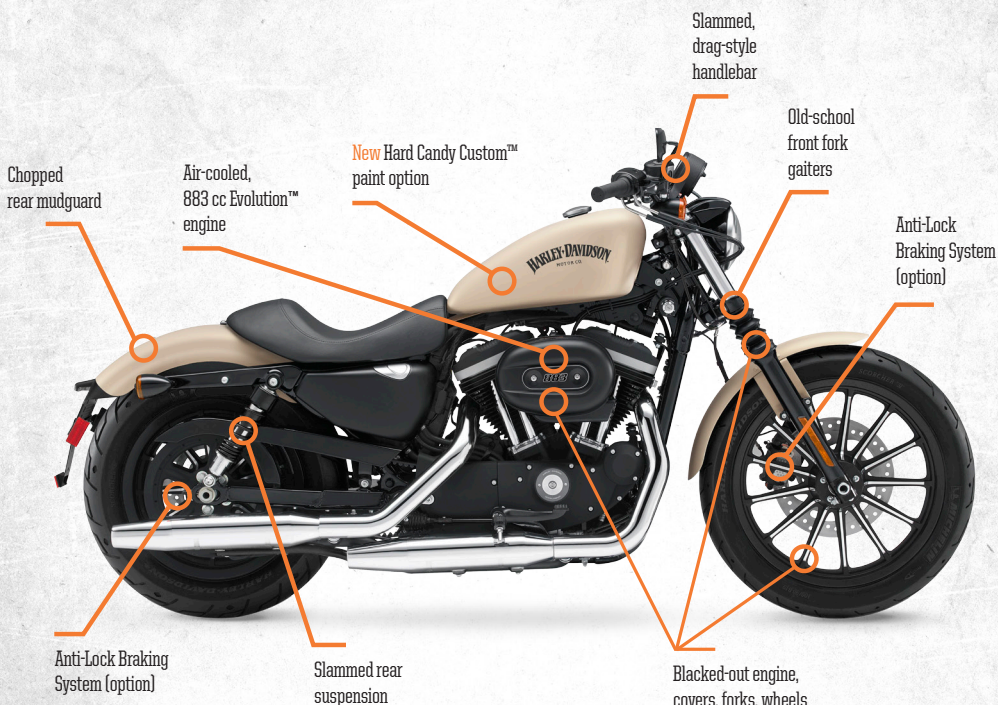

IRON 883™

OPTIONAL

DIMENSIONS

Length (mm).....	2255
Seat Height (mm).....	735
Fuel Capacity (litres).....	12.5
Dry Weight (kg).....	245

POWERTRAIN

Engine.....	Air-cooled, Evolution™
Displacement (cu.cm).....	883
Engine Torque.....	70 Nm/51.6 ft lb @ 3750 rpm
Power.....	52 HP/39 kW @ 5750 rpm

WHEELS/TYRES

Front.....	19"/Michelin® Scorcher™ '31' 100
Rear.....	16"/Michelin® Scorcher™ '31' 150

COLOUR OPTIONS

	Brilliant Silver Pearl
	Black Denim
	Sand Cammo Denim
	Hard Candy Quicksilver Flake