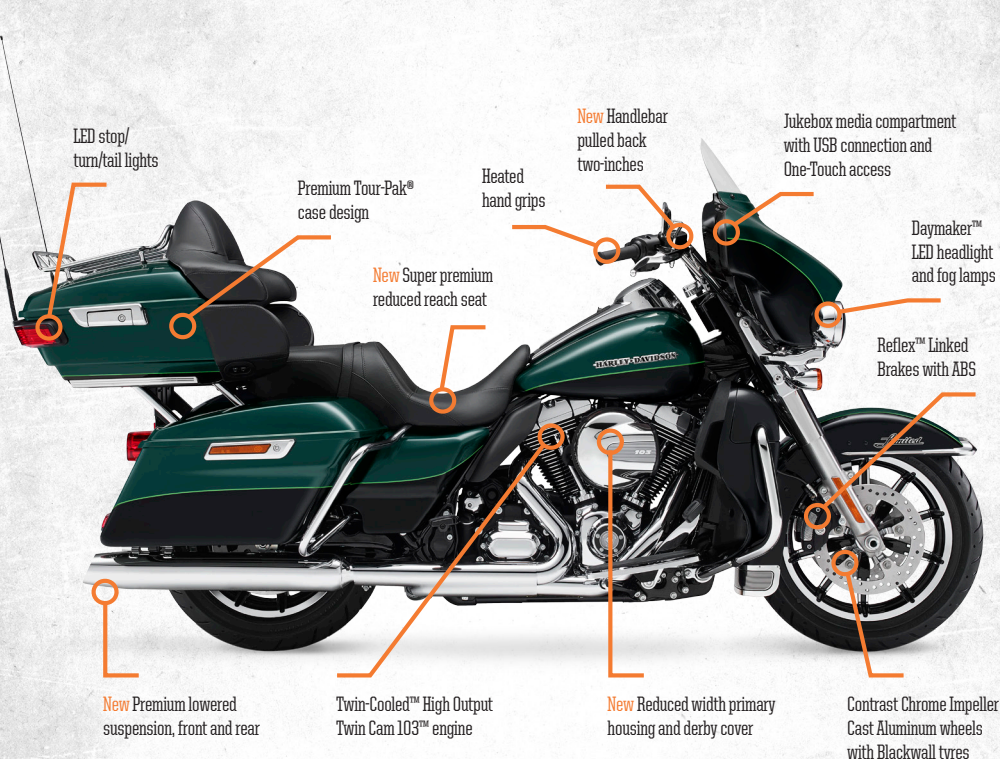

ULTRA LIMITED LOW

DIMENSIONS

Length (mm).....	2600
Seat Height (mm).....	685
Fuel Capacity (litres).....	22.7
Dry Weight (kg).....	398

POWERTRAIN

Engine.....	Twin-Cooled™ High Output Twin Cam 103™
Displacement (cu.cm).....	1690
Engine Torque.....	138 Nm/101.8 ft lb @ 3750 rpm
Power.....	86 HP/64 kW @ 5010 rpm

WHEELS/TYRES

Front.....	17"/Dunlop® D408F 130
Rear.....	16"/Dunlop® D407T 180

COLOUR OPTIONS

	Vivid Black
	Superior Blue
	Two-Tone Brilliant Silver Pearl/ Vivid Black
	Two-Tone Amber Whiskey/ Vivid Black
	Two-Tone Mysterious Red Sunglo/ Blackened Cayenne Sunglo
	Two-Tone Deep Jade Pearl/ Vivid Black
	Custom Colour Radioactive Green